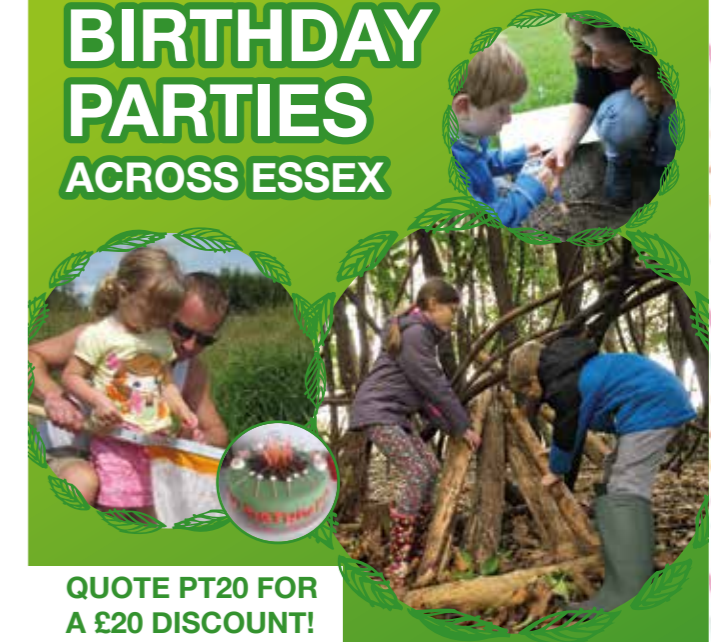

WILDLIFE BIRTHDAY PARTIES ACROSS ESSEX

QUOTE PT20 FOR A £20 DISCOUNT!

Visit www.essexwt.org.uk/parties, call 01621 862992 or email annag@essexwt.org.uk for general enquiries.

Protecting Wildlife for the Future and for the People of Essex