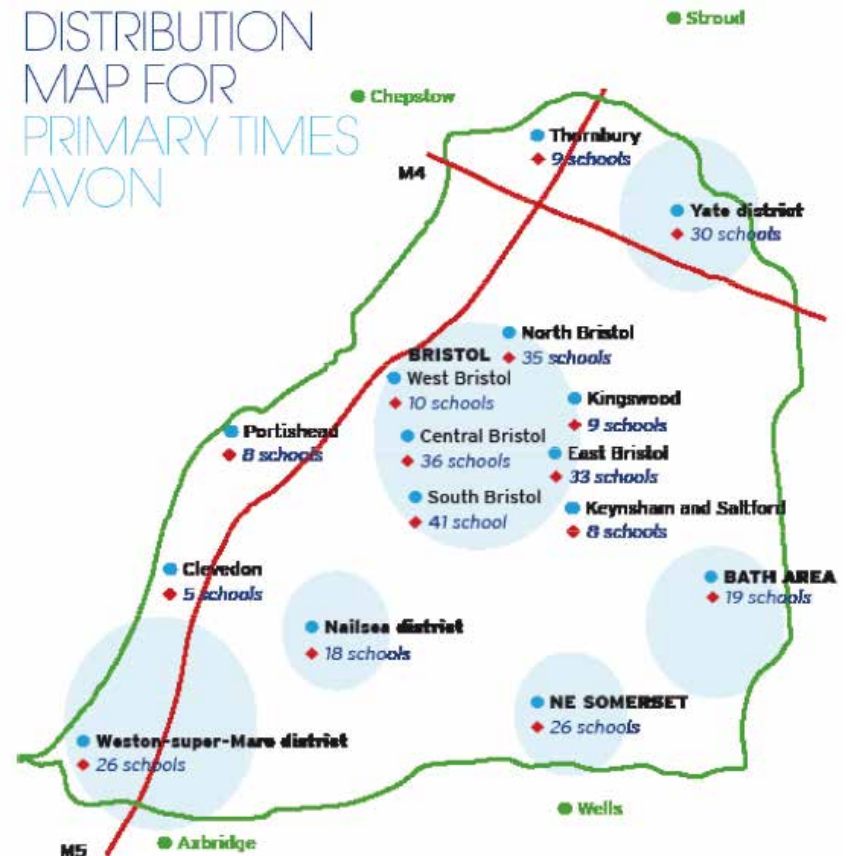

Avon primary times

Primary Times Distribution

Primary Times in Avon is distributed to primary schools and libraries in the following districts:

- Bath
- Bristol
- Nailsea
- NE Somerset
- Weston-super-Mare
- Yate

**DISTRIBUTED
TO 58,189
AVON FAMILIES**

[click for more ▶](#)