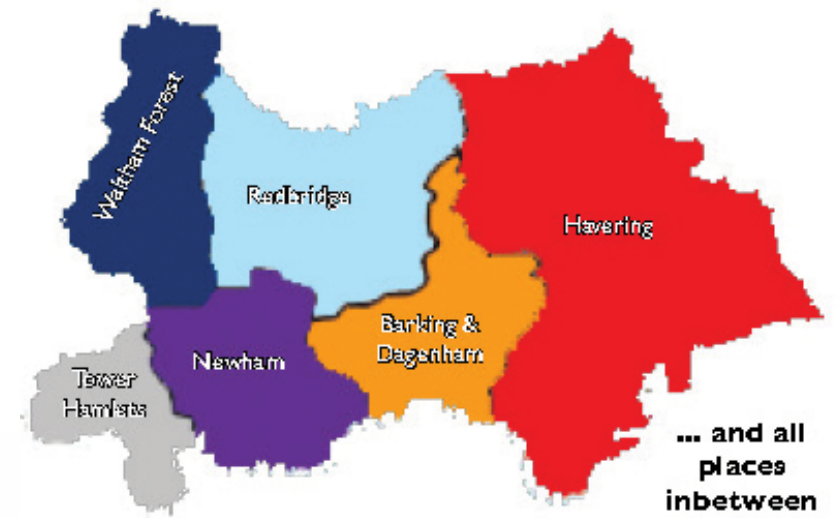

[click for more ▶](#)

East London primary times

DISTRIBUTED
TO 51,500
LOCAL
FAMILIES

Primary Times Distribution

Primary Times is distributed to primary schools and libraries in East London.:

- Waltham Forest
- Tower Hamlets
- Redbridge
- Newham
- Barking and Dagenham
- Havering

[click for more](#) ▶

East London primary times

primarytimes.co.uk

www.primarytimes.co.uk features regional and national content including:

- What's on Listings • News • Competitions
- Local information for families