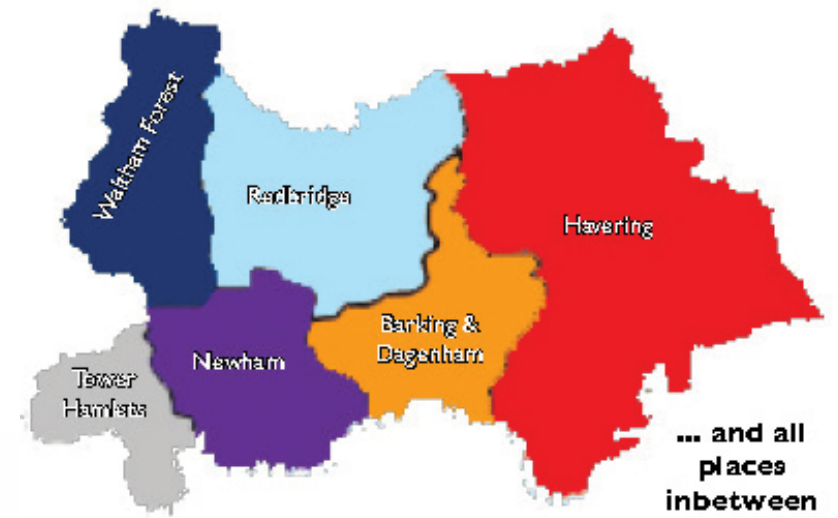

[click for more ▶](#)

# East London primary times

DISTRIBUTED  
TO 51,510  
LOCAL  
FAMILIES

## Primary Times Distribution

Primary Times is distributed to primary schools and libraries in East London.:

- Waltham Forest
- Tower Hamlets
- Redbridge
- Newham
- Barking and Dagenham
- Havering

[click for more](#) ▶