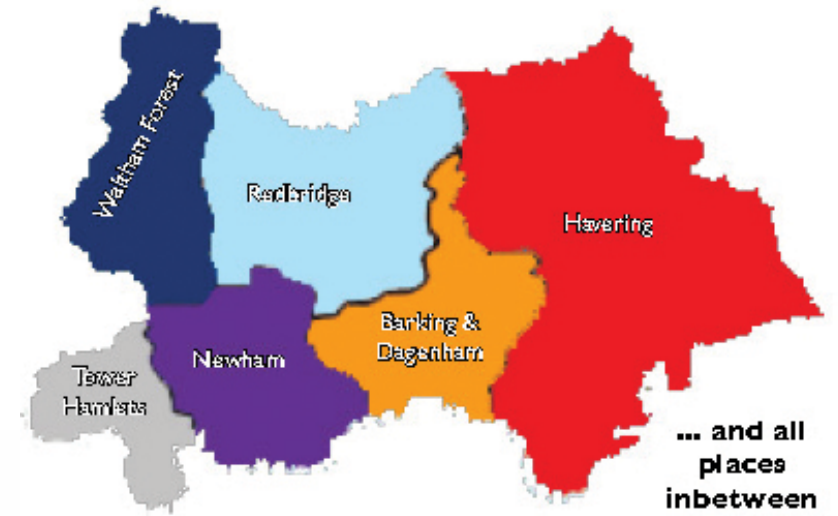

[click for more ▶](#)

East London primary times

DISTRIBUTED
TO 51,500
LOCAL
FAMILIES

Primary Times Distribution

Primary Times is distributed to primary schools and libraries in East London.:

- Waltham Forest
- Tower Hamlets
- Redbridge
- Newham
- Barking and Dagenham
- Havering