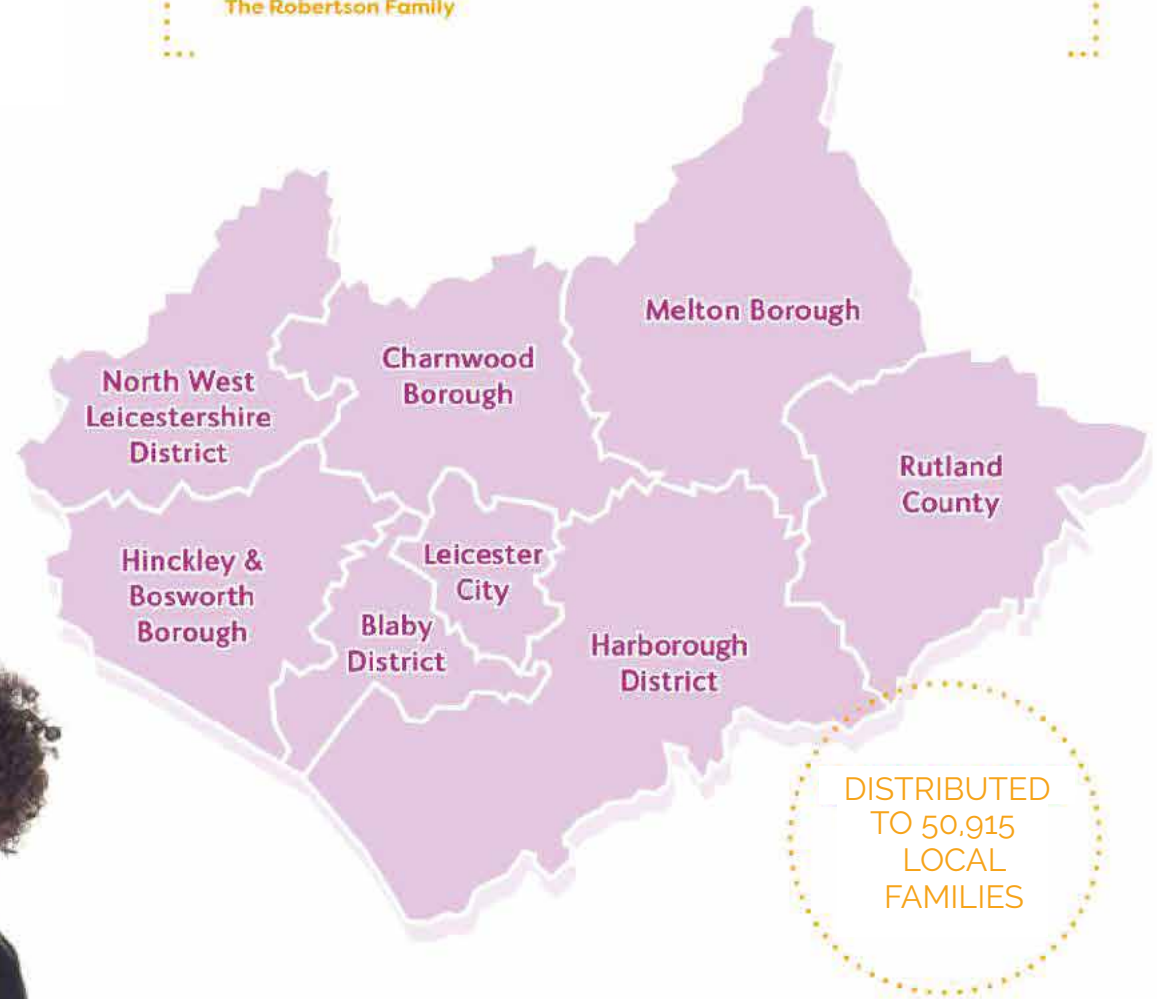

What's in Primary Times?

- The most comprehensive what's on guide for parents of children (4-11 years) in the region.
- Local and national information specifically for parents in Leicestershire & Rutland.
- Reader offers and news from local communities and schools.

[click for more ▶](#)

Leicestershire & Rutland primary times

"Thank you all for a fantastic magazine that we have been using as our school holidays 'bible' for years. We've visited so many places featured in your magazine and I know many other Mums who read it from cover to cover also."

The Robertson Family

Primary Times Distribution

Primary Times in Leicestershire & Rutland is distributed to primary schools and libraries in:

- North West Leicestershire District
- Hinckley & Bosworth Borough
- Charnwood Borough • Leicester City
- Blaby District • Melton Borough
- Harborough District • Rutland County

... and towns and villages in between

Leicestershire & Rutland

primary times

www.primarytimes.co.uk

www.primarytimes.co.uk features regional and national content including:

- What's on Listings • News • Competitions
- Local information for families