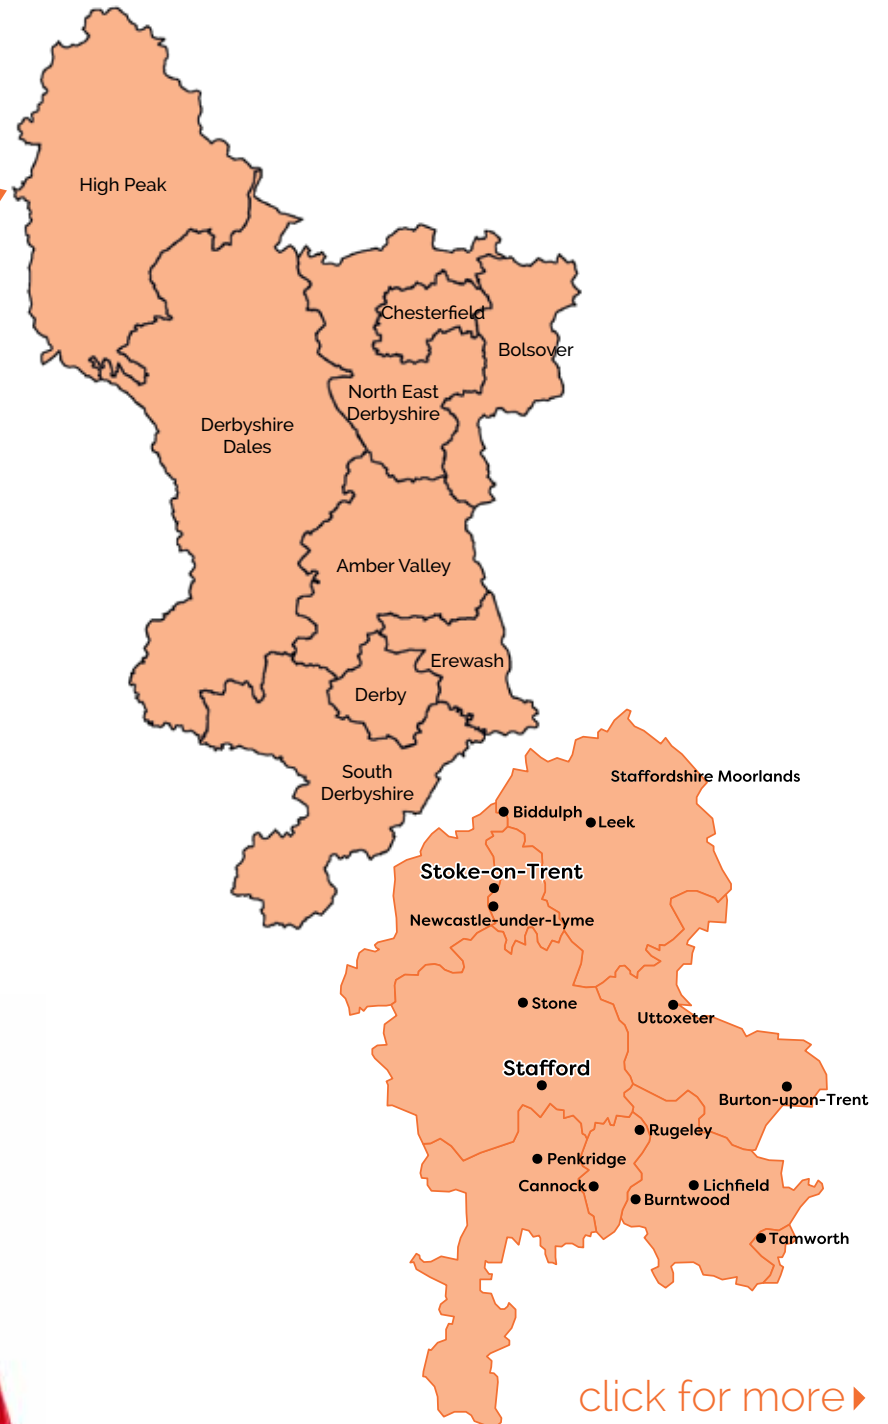

primary times

in Derbyshire &
Staffordshire

Primary Times Distribution

Primary Times is distributed to primary schools, libraries and other outlets in Derbyshire and Staffordshire.

"Thank you all for a fantastic magazine that we have been using as our school holidays 'bible' for years. We've visited so many places featured in your magazine and I know many other Mums who read it from cover to cover also."

The Robertson Family