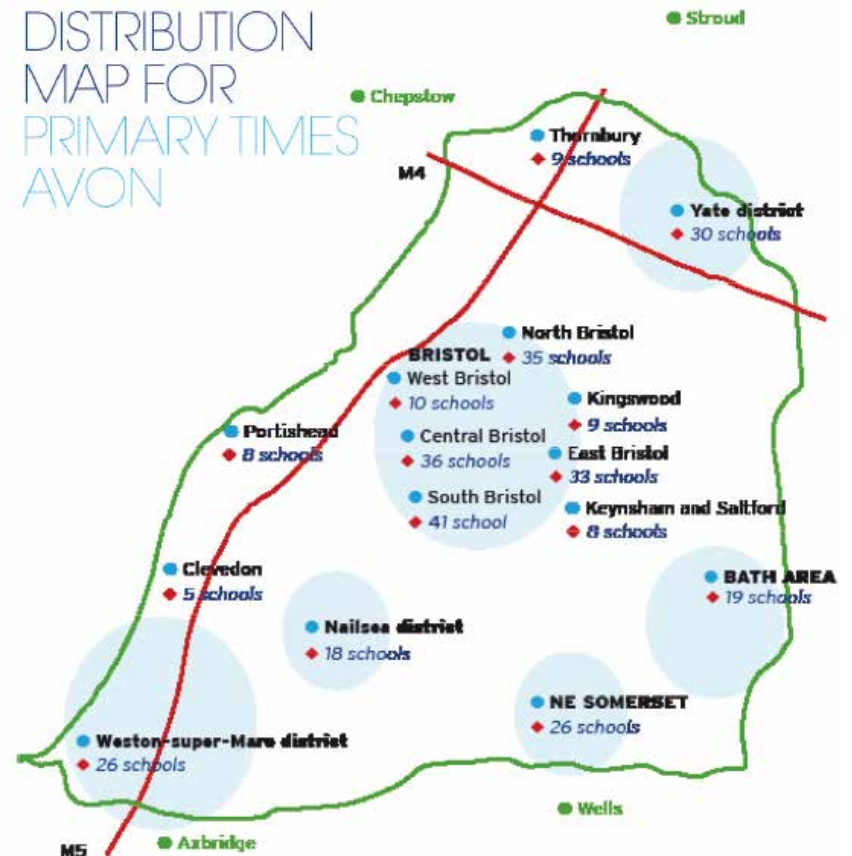

## Primary Times Distribution

Primary Times in Avon is distributed to primary schools and libraries in the following districts:

- Bath
- Bristol
- Nailsea
- NE Somerset
- Weston-super-Mare
- Yate

**DISTRIBUTED  
TO 66,000  
AVON FAMILIES**