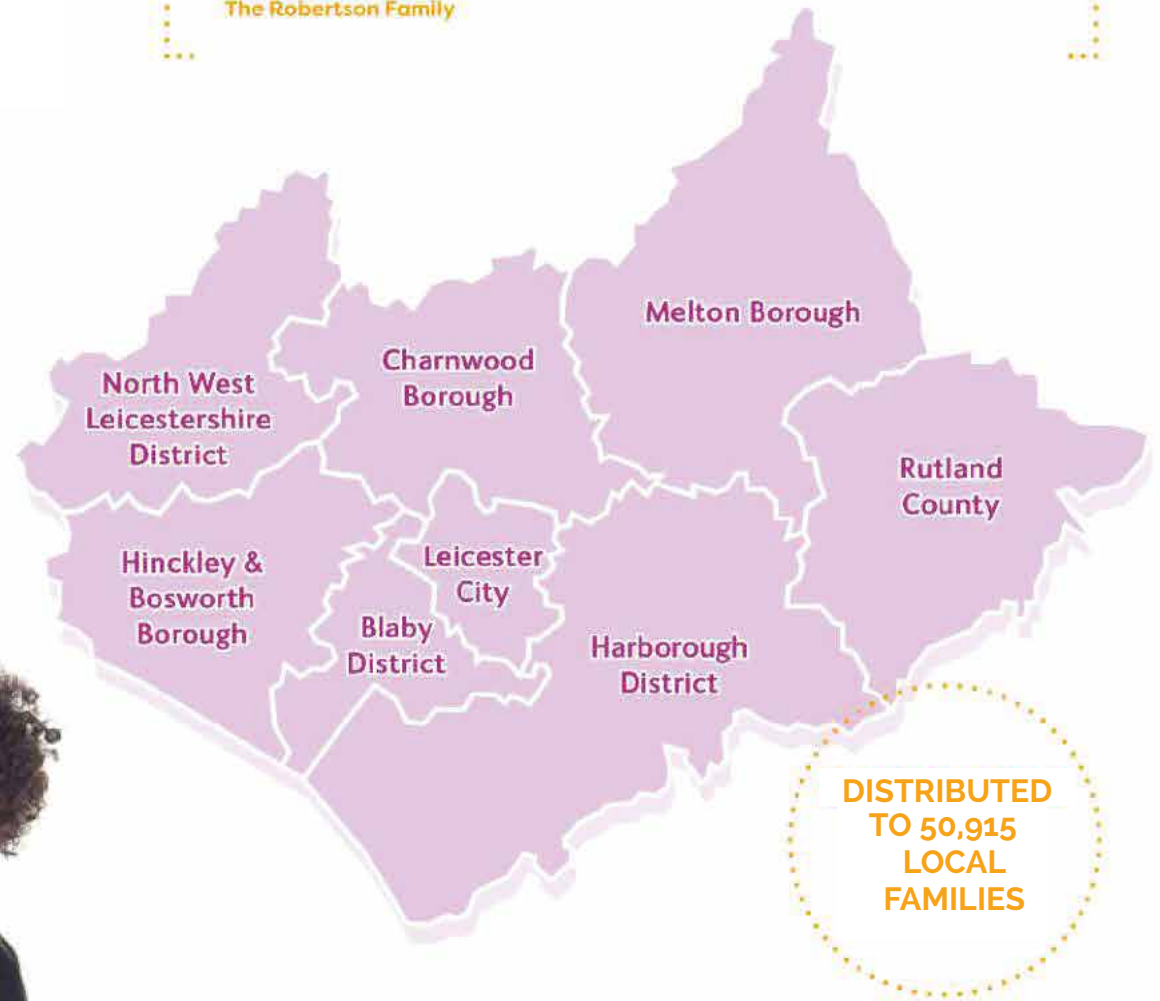

What's in Primary Times?

- The most comprehensive what's on guide for parents of children (4-11 years) in the region.
- Local and national information specifically for parents in Leicestershire & Rutland.
- Reader offers and news from local communities and schools.

[click for more](#) ▶

Leicestershire & Rutland primary times

"Thank you all for a fantastic magazine that we have been using as our school holidays 'bible' for years. We've visited so many places featured in your magazine and I know many other Mums who read it from cover to cover also."

The Robertson Family

Primary Times Distribution

Primary Times in Leicestershire & Rutland is distributed to primary schools and libraries in:

- North West Leicestershire District
- Hinckley & Bosworth Borough
- Charnwood Borough • Leicester City
- Blaby District • Melton Borough
- Harborough District • Rutland County

... and towns and villages in between

Leicestershire & Rutland

primary times

www.primarytimes.co.uk

www.primarytimes.co.uk features regional and national content including:

- What's on Listings • News • Competitions
- Local information for families