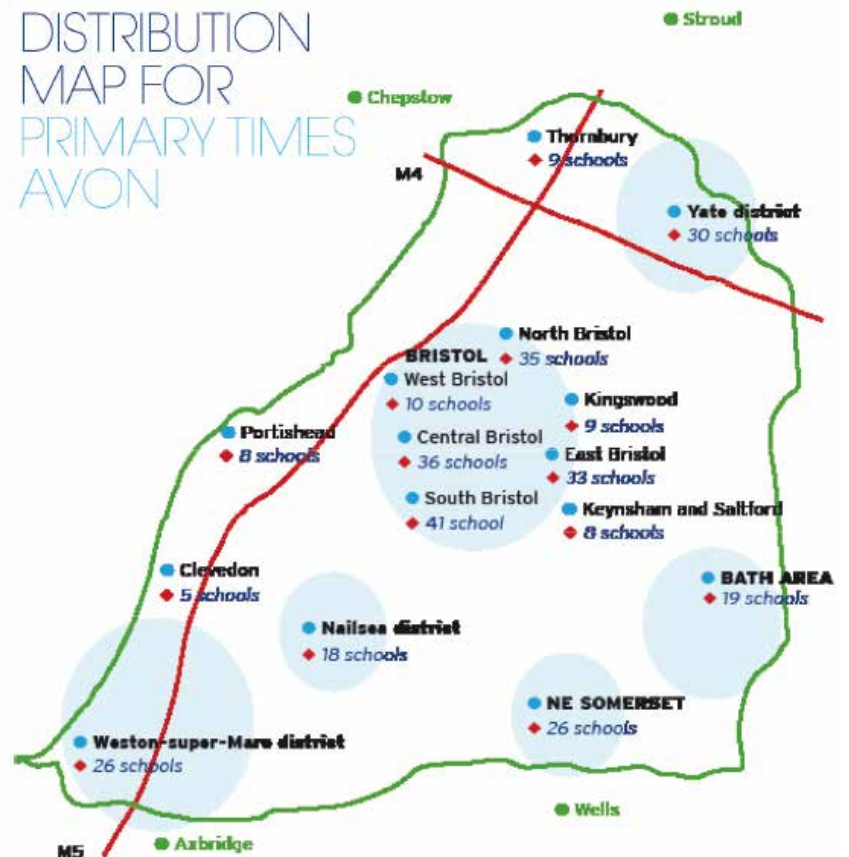

## Primary Times Distribution

Primary Times in Avon is distributed to primary schools and libraries in the following districts:

- Bath
- Bristol
- Nailsea
- NE Somerset
- Weston-super-Mare
- Yate

**DISTRIBUTED  
TO 66,000  
AVON FAMILIES**