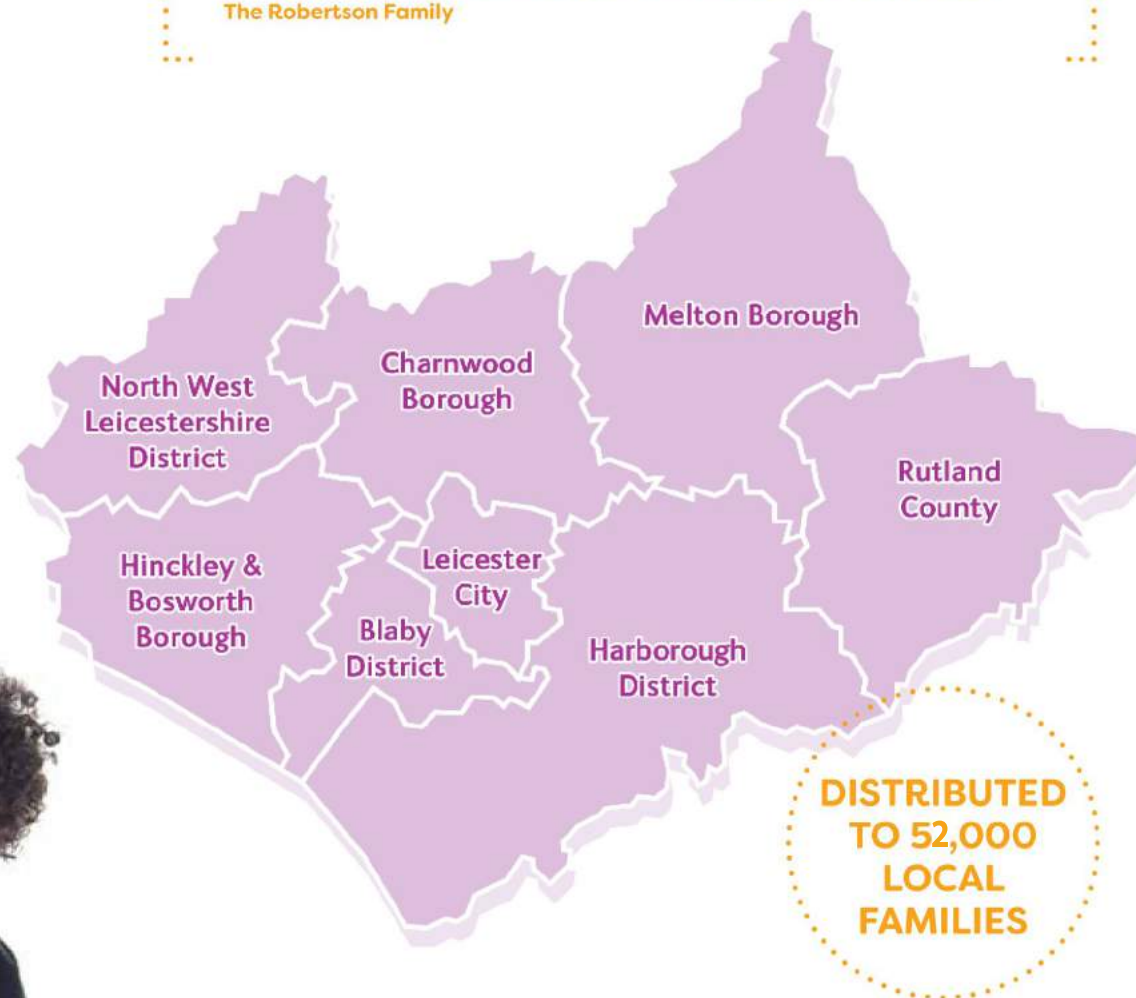

Primary Times Distribution

Primary Times in Leicestershire & Rutland is distributed to primary schools and libraries in:

- North West Leicestershire District
- Hinckley & Bosworth Borough
- Charnwood Borough • Leicester City
- Blaby District • Melton Borough
- Harborough District • Rutland County

... and towns and villages in between