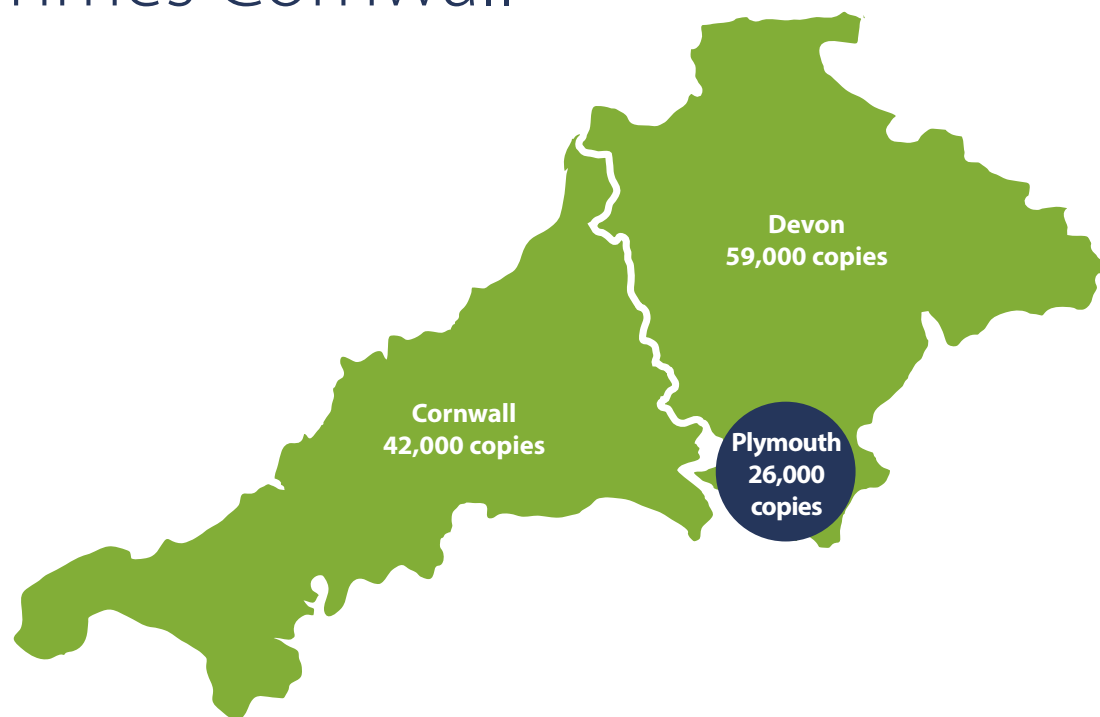

Added benefits of Primary Times Cornwall

Promote your business in Cornwall, up to seven times a year

February Half Term	29th January 2018
Easter	19th March 2018
May Half Term	14th May 2018
Bumper Summer	9th July 2018
Back to School	3rd September 2018
October Half Term	8th October 2018
Christmas	19th November 2018

When advertising within Primary Times, enhance your business profile by adding digital

Options include leaderboard or mid page unit (MPU) advertisements on www.primarytimes.co.uk/cornwall or the national homepage. Advertorials or monthly / bespoke e-newsletters.

Social Media Packages

Broaden your business reach and interaction with parents, grandparents, carers and teachers via Facebook and Twitter? We have packages to suit your needs.

Magazine Inserts

Increase your response rate still further by inserting your leaflets into Primary Times Cornwall magazine.

Additional Primary Times Regions

Spread your message across neighbouring counties of the UK by accessing anyone of the 59 successful Primary Times regions.